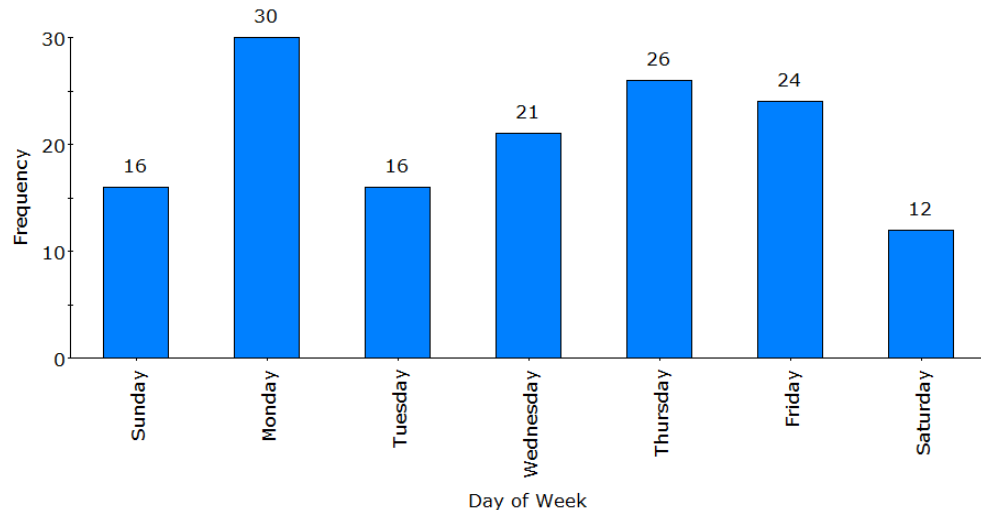

Village at Alum Creek

March 2016

Jurisdiction

Map of Incidents

There have been 125 incidents since 2013.

Incident Types

INCIDENTS IN VILLAGE OF ALUM CREEK FROM 2013 TO PRESENT	
INCIDENT TYPE	TOTAL
THEFT FROM VEHICLE	16
DOMESTIC	14
JUVENILE COMPLAINT	13
IDENTITY THEFT	12
THEFT/LARCENY	10
TRAFFIC STOP	7
FOUND/LOST PROPERTY REPORT	5
VANDALISM	5
AUTO ACCIDENT	4
BURGLARY/BREAKING AND ENTERING	4
CREDIT CARD THEFT	4
SUSPICIOUS ACTIVITY	4
ASSIST OTHER AGENCY/UNIT	3
CIVIL COMPLAINT	3
HARASSMENT/THREATS	3
SUSPICIOUS PERSON/VEHICLE	3
ANIMAL CALL	2
NEIGHBOR TROUBLE	2
SEX OFFENSE	2
SUICIDE ATTEMPT	2
OTHER	7

Thefts

Theft is the highest crime type for Village at Alum Creek, as well as for Delaware County.

Top Items Taken:

- Credit Cards/Debit Cards
- Money
- Purses/Wallets
- Jewelry

Theft of What

Time of Day/Day of Week

- Most incidents occurred during *Wednesday evenings* in Village at Alum Creek.
- *Mondays* saw the most activity in the last three years.

Orange Township

Incident Totals in 2015		
Incident Type	Orange Township	County
Animal Call	6	68
Assault	11	54
Breaking and Entering	37	127
Burglary	37	146
Credit Card Theft	27	76
DOA	8	34
Domestic	136	435
Drug/Narcotic	17	71
Drunk	12	46
Fight	7	37
Forgery/Bad Check	12	38
Harassment/Threats	33	138
Identity Theft	86	331
Juvenile-Unruly/Runaway	53	173
Loud Disturbance/Music	2	7
Missing Person	4	13
Robbery	1	2
Robbery in Progress	6	10
Sex Offense	17	82
Shooting	2	3
Stolen Vehicle	16	47
Suicide Attempt	52	159
Suspicious Activity	88	319
Theft from Vehicle	94	246
Theft/Larceny	245	501
Theft/Larceny in progress	90	99
Vandalism	34	113
Vandalism to Vehicle	29	60
Total	1162	3439