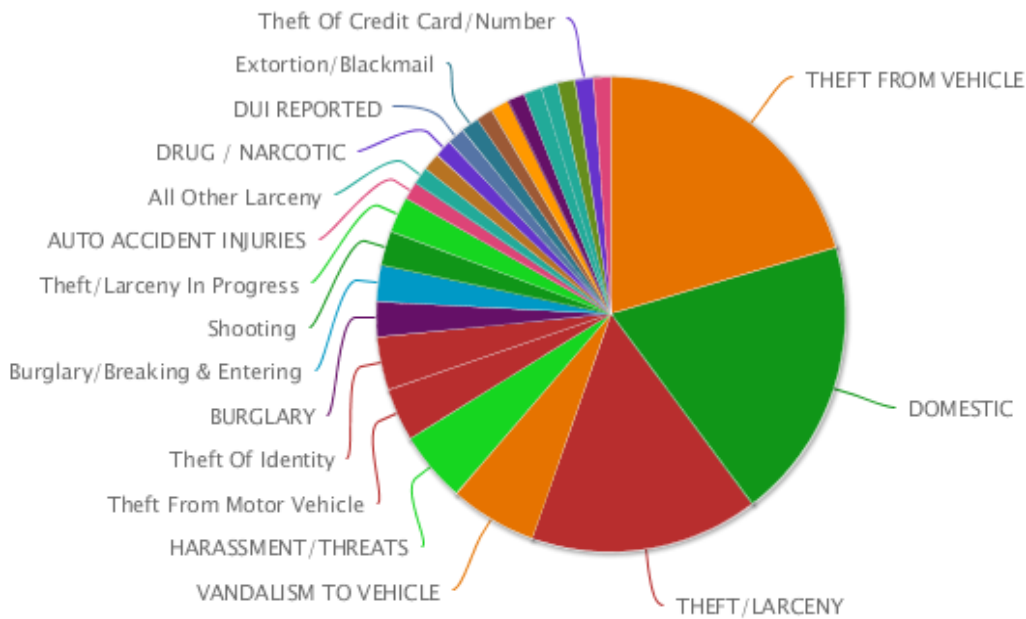

Village at Alum Creek

March 2016

Jurisdiction

Map of Incidents

There have been 125 incidents since 2013.

Incident Types

INCIDENTS IN VILLAGE OF ALUM CREEK FROM 2013 TO PRESENT	
INCIDENT TYPE	TOTAL
THEFT FROM VEHICLE	16
DOMESTIC	14
JUVENILE COMPLAINT	13
IDENTITY THEFT	12
THEFT/LARCENY	10
TRAFFIC STOP	7
FOUND/LOST PROPERTY REPORT	5
VANDALISM	5
AUTO ACCIDENT	4
BURGLARY/BREAKING AND ENTERING	4
CREDIT CARD THEFT	4
SUSPICIOUS ACTIVITY	4
ASSIST OTHER AGENCY/UNIT	3
CIVIL COMPLAINT	3
HARASSMENT/THREATS	3
SUSPICIOUS PERSON/VEHICLE	3
ANIMAL CALL	2
NEIGHBOR TROUBLE	2
SEX OFFENSE	2
SUICIDE ATTEMPT	2
OTHER	7

Thefts

Theft is the highest crime type for Village at Alum Creek, as well as for Delaware County.

Top Items Taken:

- Credit Cards/Debit Cards
- Money
- Purses/Wallets
- Jewelry

Theft of What

Time of Day/Day of Week

- Most incidents occurred during *Wednesday evenings* in Village at Alum Creek.
- *Mondays* saw the most activity in the last three years.

Orange Township

Incident Totals in 2015		
Incident Type	Orange Township	County
Animal Call	6	68
Assault	11	54
Breaking and Entering	37	127
Burglary	37	146
Credit Card Theft	27	76
DOA	8	34
Domestic	136	435
Drug/Narcotic	17	71
Drunk	12	46
Fight	7	37
Forgery/Bad Check	12	38
Harassment/Threats	33	138
Identity Theft	86	331
Juvenile-Unruly/Runaway	53	173
Loud Disturbance/Music	2	7
Missing Person	4	13
Robbery	1	2
Robbery in Progress	6	10
Sex Offense	17	82
Shooting	2	3
Stolen Vehicle	16	47
Suicide Attempt	52	159
Suspicious Activity	88	319
Theft from Vehicle	94	246
Theft/Larceny	245	501
Theft/Larceny in progress	90	99
Vandalism	34	113
Vandalism to Vehicle	29	60
Total	1162	3439

See Something, Say Something

- ***Pay attention to your gut feeling.***

-The Delaware County Sheriff's Office has apprehended several suspects through descriptions from residents with a "gut feeling," including a suspect in a string of burglaries in Delaware County and Licking County.