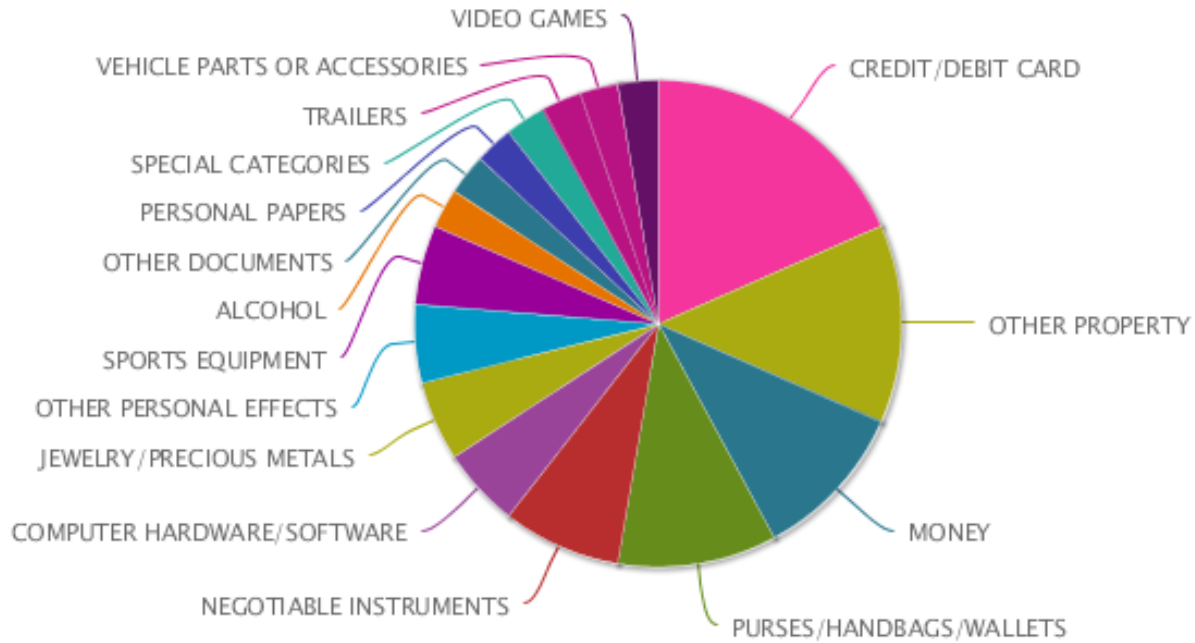

Village at Alum Creek

March 2016

Jurisdiction

Map of Incidents

There have been 125 incidents since 2013.

Incident Types

INCIDENTS IN VILLAGE OF ALUM CREEK FROM 2013 TO PRESENT	
INCIDENT TYPE	TOTAL
THEFT FROM VEHICLE	16
DOMESTIC	14
JUVENILE COMPLAINT	13
IDENTITY THEFT	12
THEFT/LARCENY	10
TRAFFIC STOP	7
FOUND/LOST PROPERTY REPORT	5
VANDALISM	5
AUTO ACCIDENT	4
BURGLARY/BREAKING AND ENTERING	4
CREDIT CARD THEFT	4
SUSPICIOUS ACTIVITY	4
ASSIST OTHER AGENCY/UNIT	3
CIVIL COMPLAINT	3
HARASSMENT/THREATS	3
SUSPICIOUS PERSON/VEHICLE	3
ANIMAL CALL	2
NEIGHBOR TROUBLE	2
SEX OFFENSE	2
SUICIDE ATTEMPT	2
OTHER	7

Thefts

Theft is the highest crime type for Village at Alum Creek, as well as for Delaware County.

Top Items Taken:

- Credit Cards/Debit Cards
- Money
- Purses/Wallets
- Jewelry

Theft of What

Time of Day/Day of Week

- Most incidents occurred during *Wednesday evenings* in Village at Alum Creek.
- *Mondays* saw the most activity in the last three years.

Orange Township

Incident Totals in 2015		
Incident Type	Orange Township	County
Animal Call	6	68
Assault	11	54
Breaking and Entering	37	127
Burglary	37	146
Credit Card Theft	27	76
DOA	8	34
Domestic	136	435
Drug/Narcotic	17	71
Drunk	12	46
Fight	7	37
Forgery/Bad Check	12	38
Harassment/Threats	33	138
Identity Theft	86	331
Juvenile-Unruly/Runaway	53	173
Loud Disturbance/Music	2	7
Missing Person	4	13
Robbery	1	2
Robbery in Progress	6	10
Sex Offense	17	82
Shooting	2	3
Stolen Vehicle	16	47
Suicide Attempt	52	159
Suspicious Activity	88	319
Theft from Vehicle	94	246
Theft/Larceny	245	501
Theft/Larceny in progress	90	99
Vandalism	34	113
Vandalism to Vehicle	29	60
Total	1162	3439