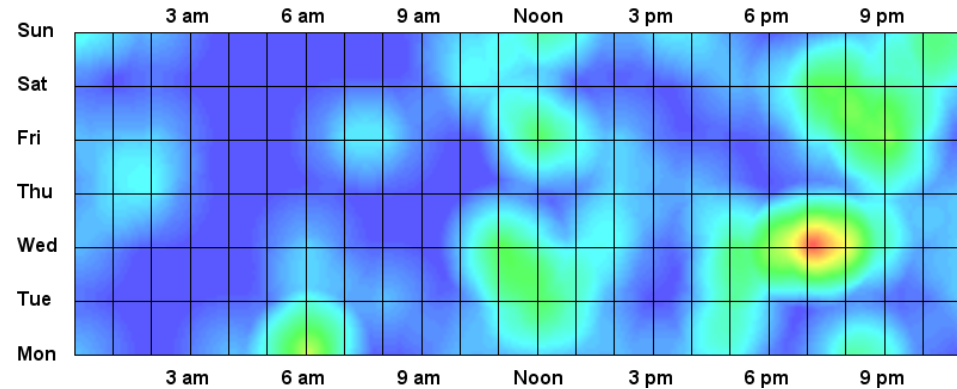

Thefts

Theft is the highest crime type for Village at Alum Creek, as well as for Delaware County.

Top Items Taken:

- Credit Cards/Debit Cards
- Money
- Purses/Wallets
- Jewelry

Theft of What

Time of Day/Day of Week

- Most incidents occurred during *Wednesday evenings* in Village at Alum Creek.
- *Mondays* saw the most activity in the last three years.

Orange Township

Incident Totals in 2015		
Incident Type	Orange Township	County
Animal Call	6	68
Assault	11	54
Breaking and Entering	37	127
Burglary	37	146
Credit Card Theft	27	76
DOA	8	34
Domestic	136	435
Drug/Narcotic	17	71
Drunk	12	46
Fight	7	37
Forgery/Bad Check	12	38
Harassment/Threats	33	138
Identity Theft	86	331
Juvenile-Unruly/Runaway	53	173
Loud Disturbance/Music	2	7
Missing Person	4	13
Robbery	1	2
Robbery in Progress	6	10
Sex Offense	17	82
Shooting	2	3
Stolen Vehicle	16	47
Suicide Attempt	52	159
Suspicious Activity	88	319
Theft from Vehicle	94	246
Theft/Larceny	245	501
Theft/Larceny in progress	90	99
Vandalism	34	113
Vandalism to Vehicle	29	60
Total	1162	3439