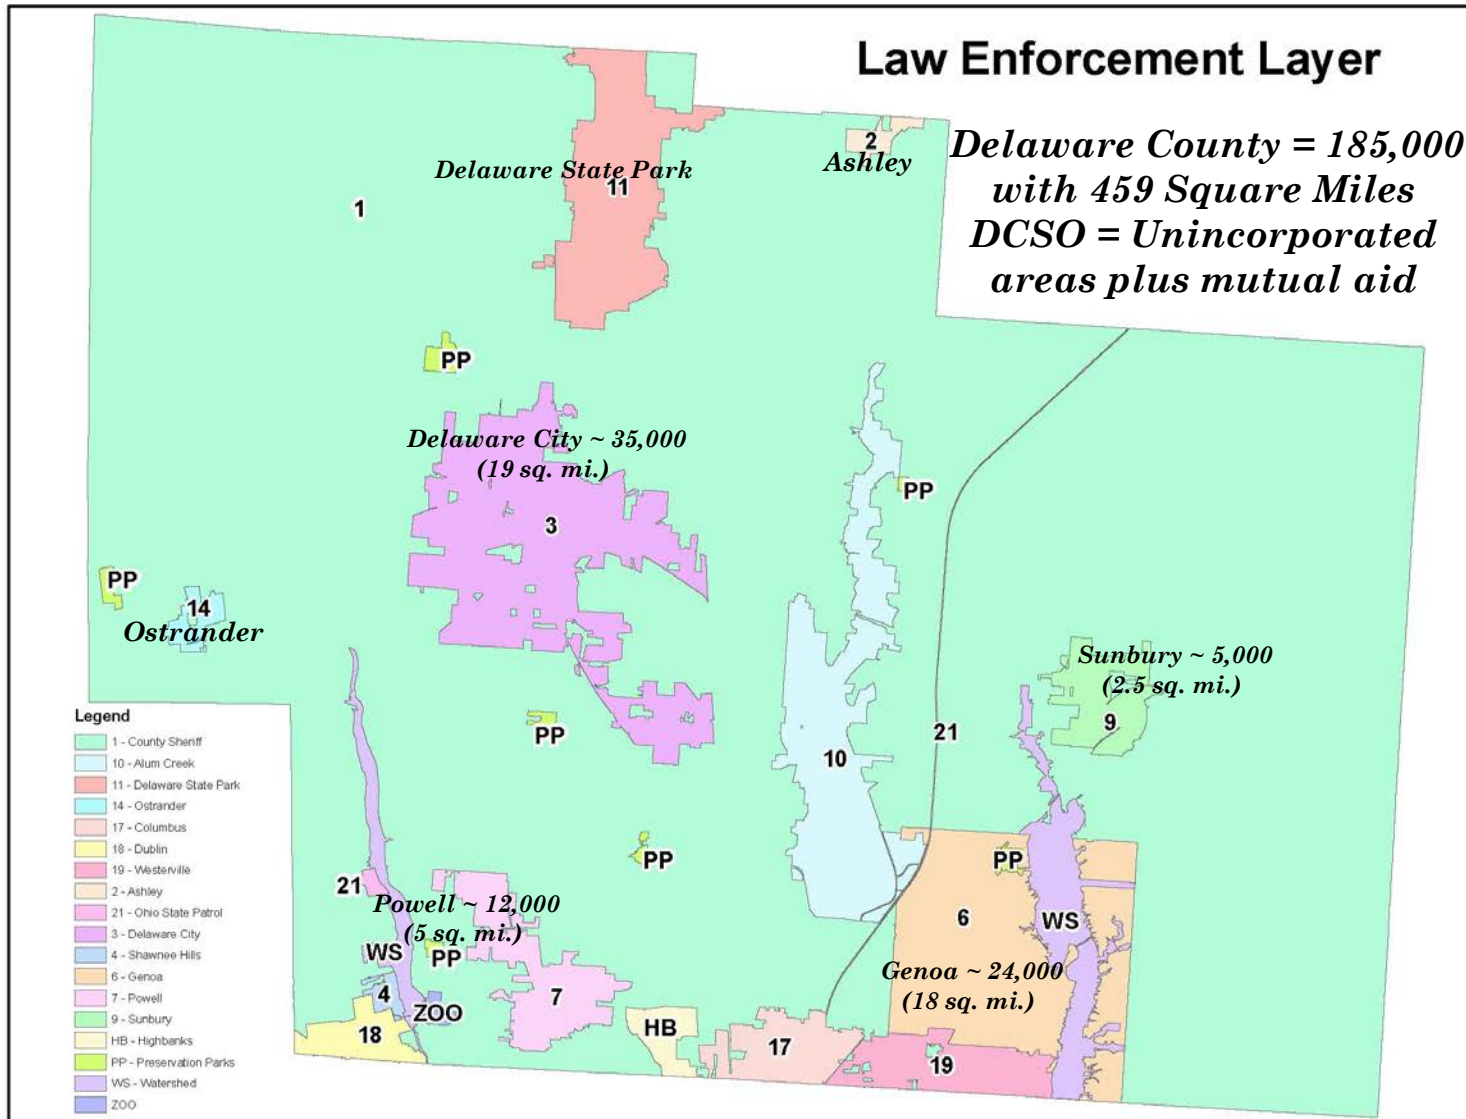

Village at Alum Creek

March 2016

Jurisdiction

Map of Incidents

There have been 125 incidents since 2013.

Incident Types

INCIDENTS IN VILLAGE OF ALUM CREEK FROM 2013 TO PRESENT	
INCIDENT TYPE	TOTAL
THEFT FROM VEHICLE	16
DOMESTIC	14
JUVENILE COMPLAINT	13
IDENTITY THEFT	12
THEFT/LARCENY	10
TRAFFIC STOP	7
FOUND/LOST PROPERTY REPORT	5
VANDALISM	5
AUTO ACCIDENT	4
BURGLARY/BREAKING AND ENTERING	4
CREDIT CARD THEFT	4
SUSPICIOUS ACTIVITY	4
ASSIST OTHER AGENCY/UNIT	3
CIVIL COMPLAINT	3
HARASSMENT/THREATS	3
SUSPICIOUS PERSON/VEHICLE	3
ANIMAL CALL	2
NEIGHBOR TROUBLE	2
SEX OFFENSE	2
SUICIDE ATTEMPT	2
OTHER	7

Thefts

Theft is the highest crime type for Village at Alum Creek, as well as for Delaware County.

Top Items Taken:

- Credit Cards/Debit Cards
- Money
- Purses/Wallets
- Jewelry

Theft of What

Time of Day/Day of Week

- Most incidents occurred during *Wednesday evenings* in Village at Alum Creek.
- *Mondays* saw the most activity in the last three years.

Orange Township

Incident Totals in 2015		
Incident Type	Orange Township	County
Animal Call	6	68
Assault	11	54
Breaking and Entering	37	127
Burglary	37	146
Credit Card Theft	27	76
DOA	8	34
Domestic	136	435
Drug/Narcotic	17	71
Drunk	12	46
Fight	7	37
Forgery/Bad Check	12	38
Harassment/Threats	33	138
Identity Theft	86	331
Juvenile-Unruly/Runaway	53	173
Loud Disturbance/Music	2	7
Missing Person	4	13
Robbery	1	2
Robbery in Progress	6	10
Sex Offense	17	82
Shooting	2	3
Stolen Vehicle	16	47
Suicide Attempt	52	159
Suspicious Activity	88	319
Theft from Vehicle	94	246
Theft/Larceny	245	501
Theft/Larceny in progress	90	99
Vandalism	34	113
Vandalism to Vehicle	29	60
Total	1162	3439