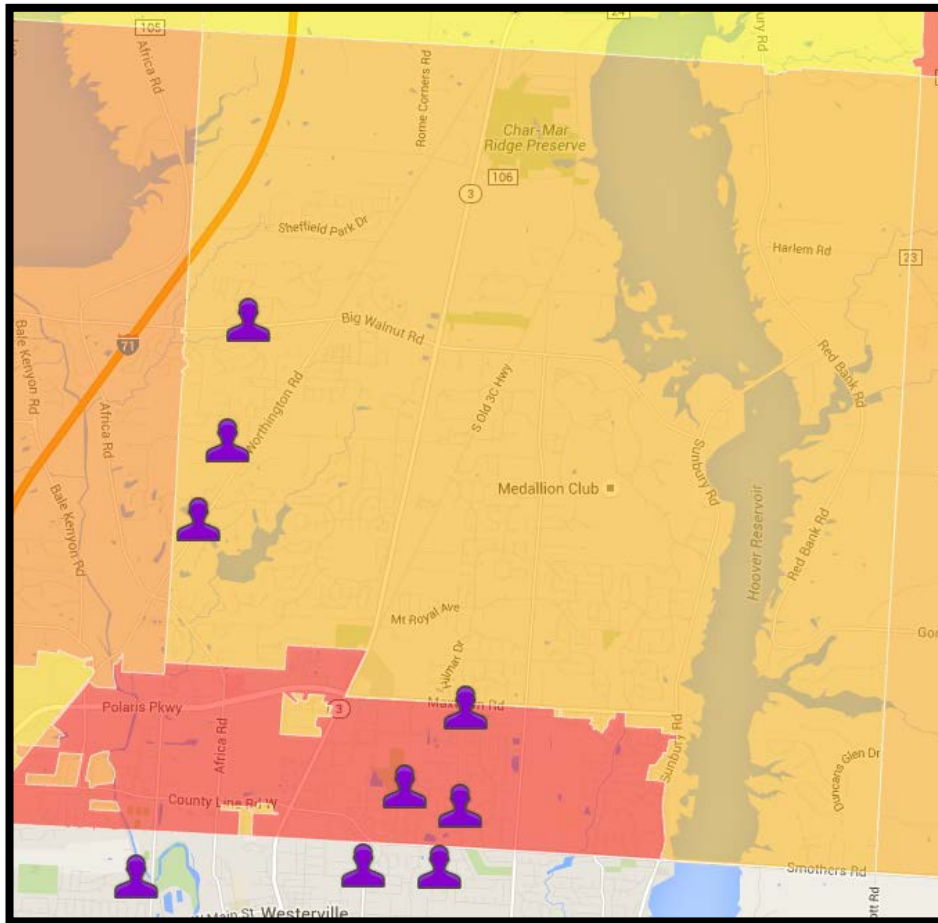

Sex/Known Offender

Name: [REDACTED]
Address: [REDACTED]
Westerville, OH 43082, USA
Offender ID: 3058561
Sex: M

Race: Caucasian
Age: 64
Offense: 18 USC 2252(A) - POSSESSION OF CHILD PORNOGRAPHY

Distance: 717.95 miles

Data Provided By: Watch Systems

**Sex and known offender data is supplied to RAIDS Online by Watch Systems, The data provided by Watch Systems is contributed by participating agencies. Thus, sex and known offender data reflected on the map may not be complete for all locations. Individuals looking for additional information should contact their respective Law Enforcement agency.

Type in your address and you will see how far away the offender lives.