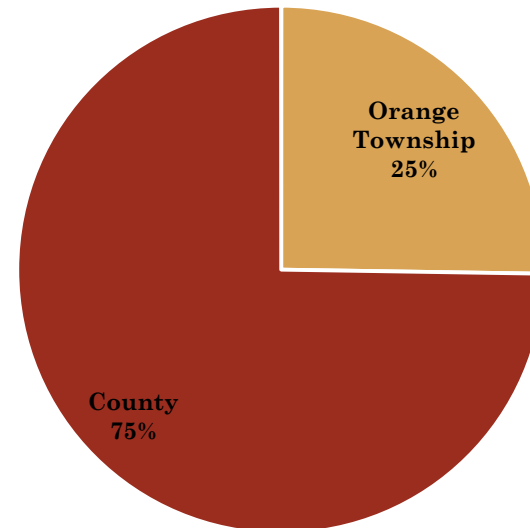

Incident Totals in 2015		
Incident Type	Orange Township	County
Animal Call	6	68
Assault	11	54
Breaking and Entering	37	127
Burglary	37	146
Credit Card Theft	27	76
DOA	8	34
Domestic	136	435
Drug/Narcotic	17	71
Drunk	12	46
Fight	7	37
Forgery/Bad Check	12	38
Harassment/Threats	33	138
Identity Theft	86	331
Juvenile-Unruly/Runaway	53	173
Loud Disturbance/Music	2	7
Missing Person	4	13
Robbery	1	2
Robbery in Progress	6	10
Sex Offense	17	82
Shooting	2	3
Stolen Vehicle	16	47
Suicide Attempt	52	159
Suspicious Activity	88	319
Theft from Vehicle	94	246
Theft/Larceny	245	501
Theft/Larceny in progress	90	99
Vandalism	34	113
Vandalism to Vehicle	29	60
Total	1162	3439

Incidents in 2015