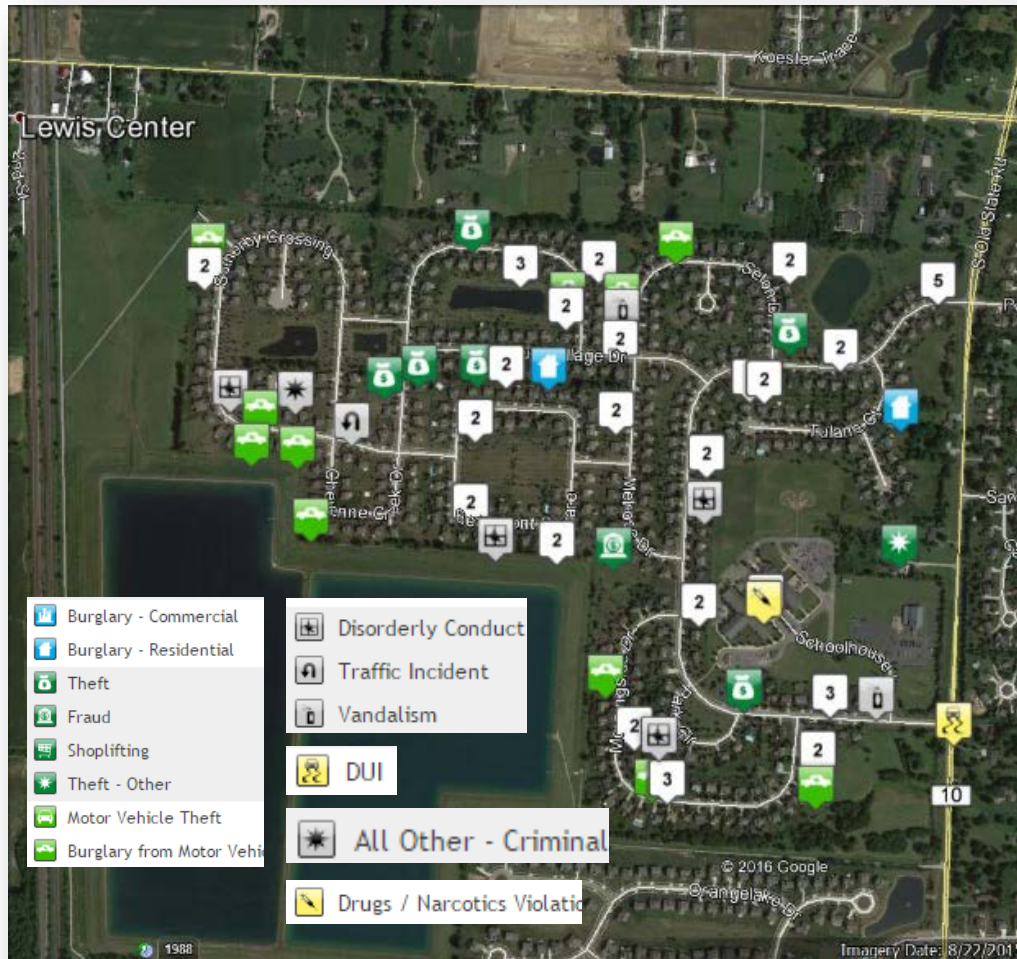

Village at Alum Creek

March 2016

Jurisdiction

Map of Incidents

There have been 125 incidents since 2013.

Incident Types

INCIDENTS IN VILLAGE OF ALUM CREEK FROM 2013 TO PRESENT	
INCIDENT TYPE	TOTAL
THEFT FROM VEHICLE	16
DOMESTIC	14
JUVENILE COMPLAINT	13
IDENTITY THEFT	12
THEFT/LARCENY	10
TRAFFIC STOP	7
FOUND/LOST PROPERTY REPORT	5
VANDALISM	5
AUTO ACCIDENT	4
BURGLARY/BREAKING AND ENTERING	4
CREDIT CARD THEFT	4
SUSPICIOUS ACTIVITY	4
ASSIST OTHER AGENCY/UNIT	3
CIVIL COMPLAINT	3
HARASSMENT/THREATS	3
SUSPICIOUS PERSON/VEHICLE	3
ANIMAL CALL	2
NEIGHBOR TROUBLE	2
SEX OFFENSE	2
SUICIDE ATTEMPT	2
OTHER	7

Thefts

Theft is the highest crime type for Village at Alum Creek, as well as for Delaware County.

Top Items Taken:

- Credit Cards/Debit Cards
- Money
- Purses/Wallets
- Jewelry

Theft of What

Time of Day/Day of Week

- Most incidents occurred during *Wednesday evenings* in Village at Alum Creek.
- *Mondays* saw the most activity in the last three years.

Orange Township

Incident Totals in 2015		
Incident Type	Orange Township	County
Animal Call	6	68
Assault	11	54
Breaking and Entering	37	127
Burglary	37	146
Credit Card Theft	27	76
DOA	8	34
Domestic	136	435
Drug/Narcotic	17	71
Drunk	12	46
Fight	7	37
Forgery/Bad Check	12	38
Harassment/Threats	33	138
Identity Theft	86	331
Juvenile-Unruly/Runaway	53	173
Loud Disturbance/Music	2	7
Missing Person	4	13
Robbery	1	2
Robbery in Progress	6	10
Sex Offense	17	82
Shooting	2	3
Stolen Vehicle	16	47
Suicide Attempt	52	159
Suspicious Activity	88	319
Theft from Vehicle	94	246
Theft/Larceny	245	501
Theft/Larceny in progress	90	99
Vandalism	34	113
Vandalism to Vehicle	29	60
Total	1162	3439